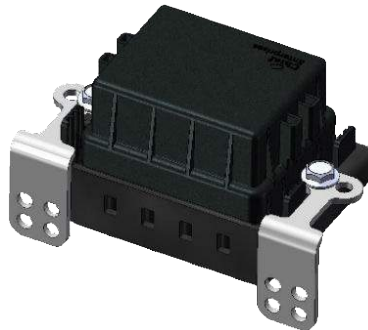

MOUNTING BRACKET